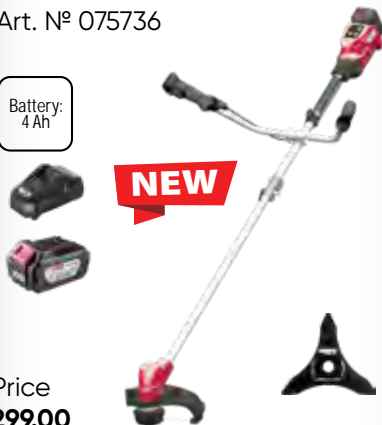

R20 HEDGE TRIMMER HEAD WITH TUBE 40cm (16") FOR RDP-SBBC20

Art. N° 075713

Price
32,99

TECHNICAL SPECIFICATIONS

Length: 400 mm

R20 POLE SAW HEAD WITH TUBE 200MM (8") 36 FOR RDP-SBBC20

Art. N° 075712

Price
26,99

TECHNICAL SPECIFICATIONS

Guide rail length: 20 cm

Chain speed: 5,6 m/s

Chain pitch: 3/8"

R20 BRUSHLESS CORDLESS BRUSH CUTTER WITH BLADE AND TRIMMER HEAD DETACHABLE SHAFT 4AH RDP-BBC20

Art. N° 075736

Battery:
4 Ah

NEW

Price
299,00

TECHNICAL SPECIFICATIONS

Battery: 4 Ah

R20 BRUSHLESS CORDLESS BRUSH CUTTER RDP-BCPSHT20

Art. N° 075741

NEW

2x20V