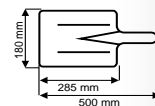

Art. N° 380412

Price
9,35**TECHN. SPECIFICATIONS**

Overall length: 1150 mm

TopGarden**HAND TROWEL CLASSIC**

Art. N° 407000

Price
2,73**CARBON STEEL****PP+TPR HANDLE****TECHN. SPECIFICATIONS**

Overall length: 326 mm