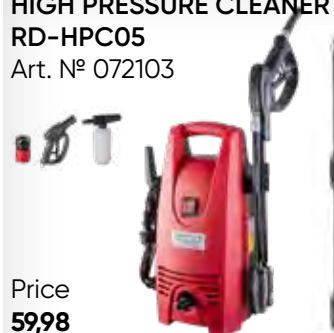

Price
127,00

TECHN. SPECIFICATIONS

Power: 4900 W
Maximum delivery height: -- m
Maximum delivery rate: 933 l/min

**HIGH PRESSURE CLEANER
RD-HPC05**

Art. N° 072103

Price
59,98

TECHN. SPECIFICATIONS

Power: 1400 W
Maximum delivery height: 12 MPa
Maximum delivery rate: 6 l/min