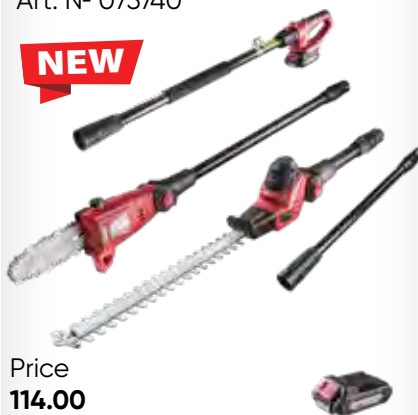

R20 CORDLESS POLE SAW RDP-PS20

Art. N° 075739

NEW

Price
79,99

TECH. SPECIFICATIONS

Guide rail length: 20 cm
Chain speed: 5 m/s
Length: 3 m

R20 CORDLESS POLE SAW & HEDGE TRIMMER RDP-PSHT20

Art. N° 075740

NEW

Price
114.00

TECHNICAL SPECIFICATIONS

Guide rail length: 20 cm
Chain speed: 7 m/s
Length: 3 m

R20 BLADE FOR BRUSHLESS CORDLES LAWN MOWER 33CM RDP-BLM20

Art. N° 110324

NEW

Price
9.98