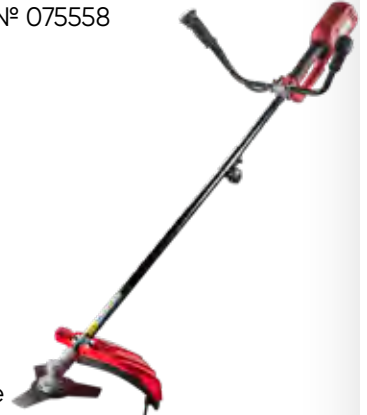

BRUSH CUTTER WITH BLADE AND TRIMMER HEAD RD-EBC08

Art. N° 075558

Price **69,99**

TECHNICAL SPECIFICATIONS

Rated input power: 1200W
Maximum no-load speed: 7500 min⁻¹
Mowing width: 42 cm