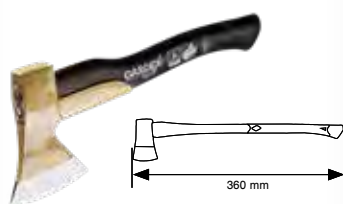

AXE WITH PROTECTOR 600 G CULTURE

Art. № 381700

Price
10,75

TECHNICAL SPECIFICATIONS

Weight: 600 g