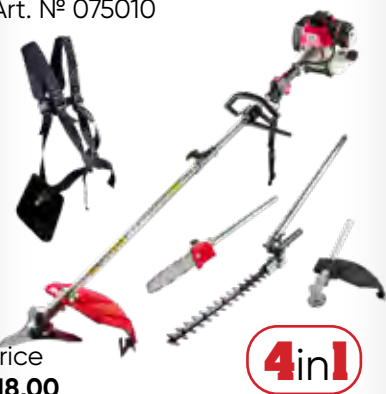

GASOLINE BRUSH CUTTER DE-TACHABLE SHAFT 4 IN 1 RD-GBC23

Art. N° 075010

Price
118,00

4in1

TECHNICAL SPECIFICATIONS

Rated input power: 1500W
Maximum no-load speed: 9000 min⁻¹
Mowing width: 44 cm