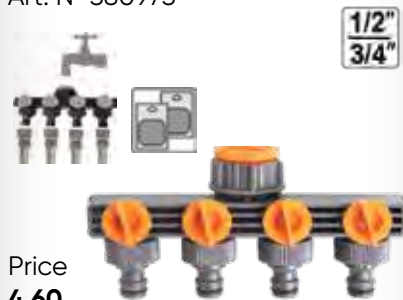

HOSE CONNECTOR 4 WAY WITH STOP 1/2-3/4"

Art. N° 380973

Price
4,60

TECHN. SPECIFICATIONS

Size 1/2"-3/4"