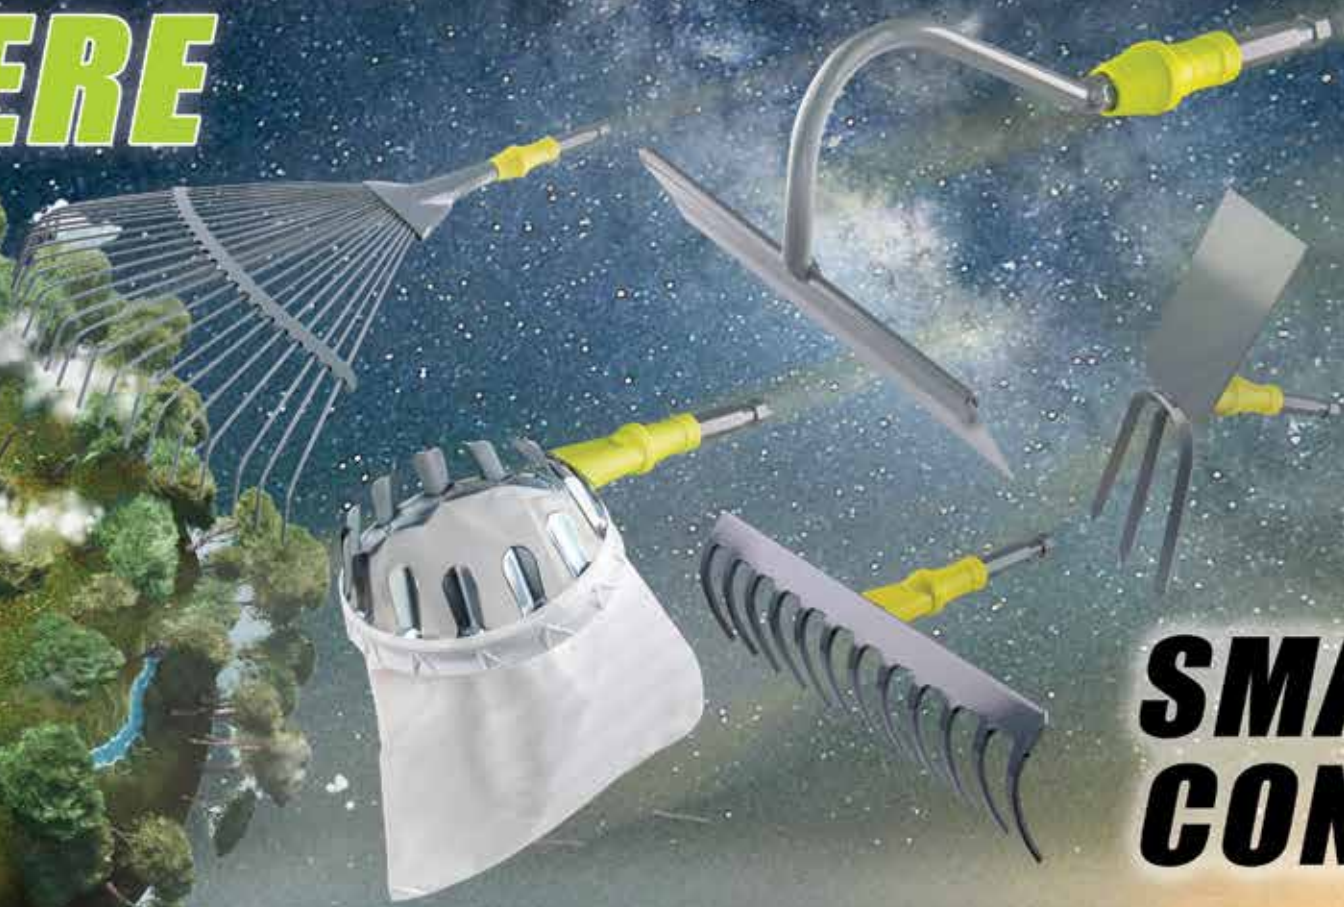

**GARDEX**<sup>co</sup>  
TOOLS

**INTELLIGENT  
GARDENING**

**2024**

**GARDEX**<sup>CO</sup>  
TOOLS

**THE FUTURE  
OF GARDEN TOOLS  
IS HERE**

**SMART  
CONNECT**

**GARDEX** е бранд за качествени градински инструменти, чието предназначение е да направят работата в градината по-лека и по-приятна.

**GARDEX** is a premium quality garden tools brand, designed to make the gardening process easier and more enjoyable.

When it comes to the product development, there are 3 main priorities:

1. Creating smart and innovative solutions
2. Providing convenience and ergonomics combined with a modern design
3. Product reliability