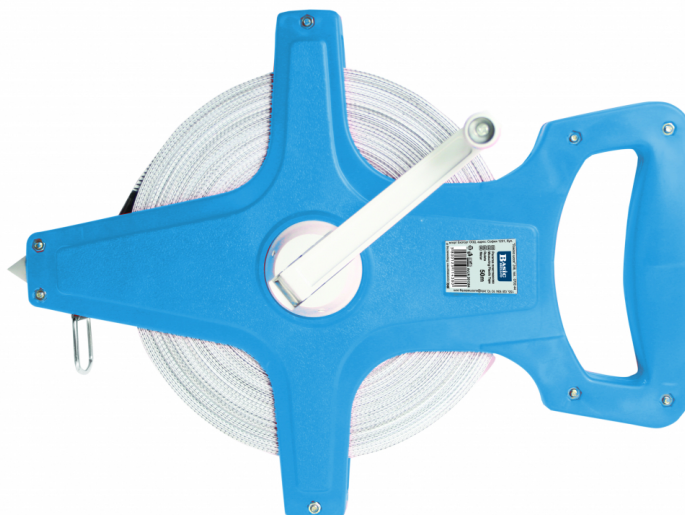

Measuring steel tape rule 50m BS

Art. number: **261304**

Barcode: **3800123114380**

- ✓ Plastic tape tip with ring
- ✓ Quick reel lock lever

TECHNICAL FEATURES

Parameter	Measure Unit	Value
Double sided lining		NO
Belt length (m)	m	50
Magnet		NO
Tape width (mm)	mm	15
Blade coating		Standard
Accuracy		Class 2

LOGISTICS INFORMATION

Type of package	Quantity	Width Length Height	Volume	Net Brutto Tara	Barcode
pieces	1 pieces	21 x 31 x 5 cm	0.00326 m3	0.5400 - 0.6200 - 0.0800 kg	3800123114380
carton	24 pieces	32 x 51 x 45 cm	0.07344 m3	14.8800 - 14.8800 - 0.0000 kg	38001231143804