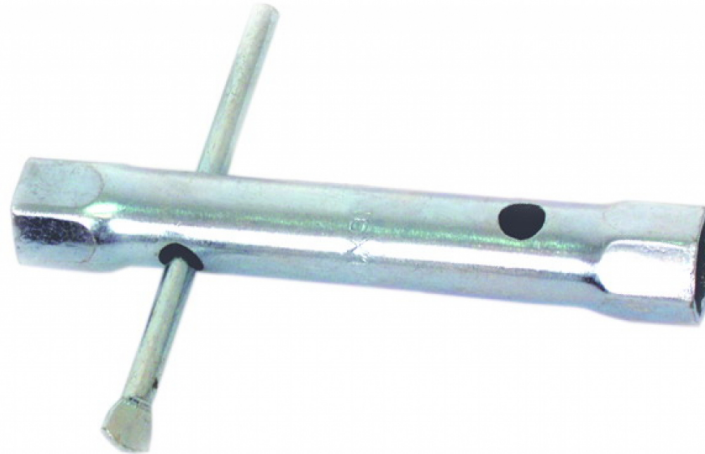

## Box spanner with tommy bar 12x13mm GD

Art. number: **231503**

Barcode: **3800123112164**

- ✓ Made of chrome vanadium steel
- ✓ Double sided
- ✓ Extra handle

### TECHNICAL FEATURES

Parameter	Measure Unit	Value
Length (mm)	mm	130
Size (mm)	mm	12x13