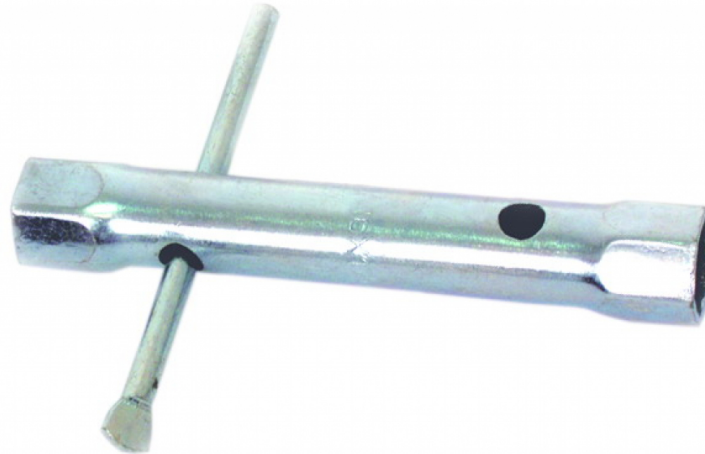

## Box spanner with tommy bar 16x17mm GD

Art. number: **231505**

Barcode: **3800123112171**

- ✓ Made of chrome vanadium steel
- ✓ Double sided
- ✓ Extra handle

### TECHNICAL FEATURES

Parameter	Measure Unit	Value
Length (mm)	mm	155
Size (mm)	mm	16x17