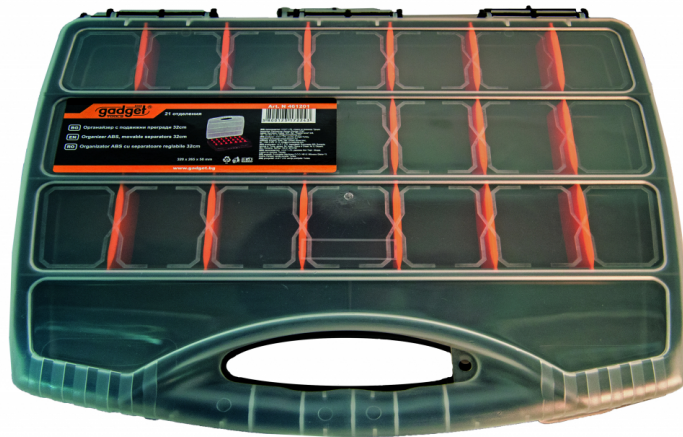

Organizer ABS, movable separators 38cm GD

Art. number: **461202**

Barcode: **3800123172632**

✓ Functional departments
with the ability to resize

TECHNICAL FEATURES

Parameter	Measure Unit	Value
Compartments		21
Size (mm)	mm	380x300x60

LOGISTICS INFORMATION

Type of package	Quantity	Width Length Height	Volume	Net Brutto Tara	Barcode
pieces	1 pieces	31 x 6.5 x 38 cm	0.00766 m ³	0.6900 - 0.7400 - 0.0500 kg	3800123172632
carton	16 pieces	62 x 39 x 50 cm	0.12090 m ³	11.8400 - 11.8400 - 0.0000 kg	38001231726328