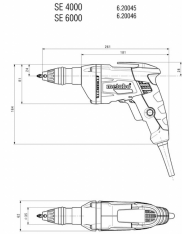

SE 4000 Screwdriver

Art. number: **620045000**

Barcode: **4007430262097**

✓ -

TECHNICAL FEATURES

Parameter	Measure Unit	Value
Cable length (m)	m	5
Maximum torque (Nm)	Nm	9
Maximum soft torque (Nm)	Nm	9
Maximum no- load speed (min-1)	min-1	0 - 4400
Rated input power (W)	W	600
Rated voltage (V)	V	230
Output power (W)	W	275
Reverse		NO
Torque control		NO
Gears		1
Rated voltage type		Corded - Electrical Grid
Cartridge type		Drive 1/4
Tool grip (")		1/4

LOGISTICS INFORMATION

Type of package	Quantity	Width Length Height	Volume	Net Brutto Tara	Barcode
pieces	1 pieces	8 x 30 x 25.5 cm	0.00612 m3	1.8430 - 2.0230 - 0.1800 kg	4007430262097

EUROMASTER IMPORT-EXPORT LTD, 1231 Sofia, 246,
Lomsko shaussee blvd.