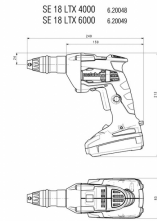

SE 18 LTX 4000 * cordless screwdriver

Art. number: **620048890**

Barcode: **4007430262820**

✓ -

TECHNICAL FEATURES

Parameter	Measure Unit	Value
Accumulator type		Li-Ion, LiHD
Maximum torque (Nm)	Nm	7
Maximum soft torque (Nm)	Nm	7
Maximum no- load speed (min-1)	min-1	0 - 4000
Rated voltage (V)	V	18
Reverse		NO
Torque control		NO
Gears		1
Rated voltage type		Battery
Cartridge type		Drive 1/4
Tool grip (")		1/4

LOGISTICS INFORMATION

Type of package	Quantity	Width Length Height	Volume	Net Brutto Tara	Barcode
pieces	1 pieces	29 x 39 x 11 cm	0.01244 m3	1.6500 - 1.8200 - 0.1700 kg	4007430262820

EUROMASTER IMPORT-EXPORT LTD, 1231 Sofia, 246,
Lomsko shaussee blvd.