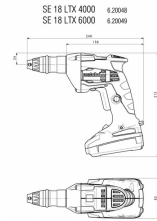

SE 18 LTX 6000 * cordless screwdriver

Art. number: **620049500**

Barcode: **4007430262844**

✓ -

TECHNICAL FEATURES

Parameter	Measure Unit	Value
Accumulator type		Li-Ion
Battery capacity (Ah)	Ah	2
Maximum torque (Nm)	Nm	5
Maximum soft torque (Nm)	Nm	5
Maximum no- load speed (min-1)	min-1	0 - 6000
Rated voltage (V)	V	18
Reverse		NO
Torque control		NO
Gears		1
Rated voltage type		Battery
Cartridge type		Drive 1/4
Tool grip (")		1/4

LOGISTICS INFORMATION

Type of package	Quantity	Width Length Height	Volume	Net Brutto Tara	Barcode
pieces	1 pieces	32 x 49 x 11.5 cm	0.01803 m ³	4.0750 - 4.4850 - 0.4100 kg	4007430262844

EUROMASTER IMPORT-EXPORT LTD, 1231 Sofia, 246,
Lomsko shaussee blvd.