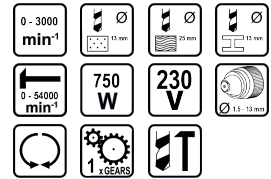

## Impact Drill 750W 13mm keyless chuck RD-ID45

Art. number: **010145**

Barcode: **3800972026865**

- ✓ Keyless chuck
- ✓ Reverse
- ✓ Impact function
- ✓ Adjustable RPM
- ✓ Auxiliary handle

### TECHNICAL FEATURES

Parameter	Measure Unit	Value
Maximum no- load speed (min-1)	min-1	0 - 3000
Maximum drilling ø in concrete (mm)	mm	13
Maximum drilling ø in wood (mm)	mm	25
Maximum drilling ø in steel (mm)	mm	13
Maximum impact frequency (min-1)	min-1	0 - 54000
Rated input power (W)	W	750
Rated voltage (V)	V	230
Chuck capacity (mm)	mm	1.5 - 13
Reverse		NO
Torque control		NO
Gears		1
Electric motor type		Brush
Rated voltage type		Corded - Electrical Grid
Cartridge type		Keyless
Impact function		NO

### EQUIPMENT

Extra handle	1 pc.
Depth limiter	1 pc.

**LOGISTICS INFORMATION**

<b>Type of package</b>	<b>Quantity</b>	<b>Width Length Height</b>	<b>Volume</b>	<b>Net Brutto Tara</b>	<b>Barcode</b>
pieces	1 pieces	0 x 0 x 0 cm	0.00000 m3	1.9800 - 2.2000 - 0.2200 kg	3800972026865
carton	10 pieces	40 x 58.5 x 27 cm	0.06318 m3	22.0000 - 22.0000 - 0.0000 kg	3800972026866