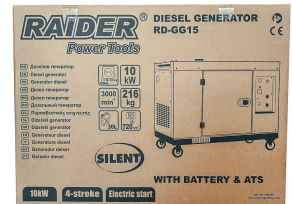

Diesel Generator 10kW 230V & 380V electric start ATS RD-GG15

Art. number: **090115**

Barcode: **3800972035171**

- ✓ The generator provides a stable power output of 10kW, making it ideal for powering a large number of devices and machines
- ✓ The generator supports both the standard household voltage of 230V and the industrial voltage of 380V. This makes it extremely versatile and suitable for a variety of applications, including powering machinery and equipment in production facilities
- ✓ The electric starter allows easy and quick starting of the generator, even at low temperatures
- ✓ The generator is equipped with a modern diesel engine that provides high efficiency and low fuel consumption. In addition, it meets modern environmental standards
- ✓ The generator has an automatic transfer switch (ATS) contact

TECHNICAL FEATURES

Parameter	Measure Unit	Value
Number of industrial outlets		1
Number of plugs		2
Tank capacity (l)	l	30
Fuel consumption (g/kWh)	g/kWh	230
Rated generator power output (kW)	kW	10
Sound power level (dB)	dB	96
Application		General Use
Engine capacity (cm ³)	cm ³	720
Fuel type		Diesel
Rated voltage type		Diesel
Ignition system		Electric Start