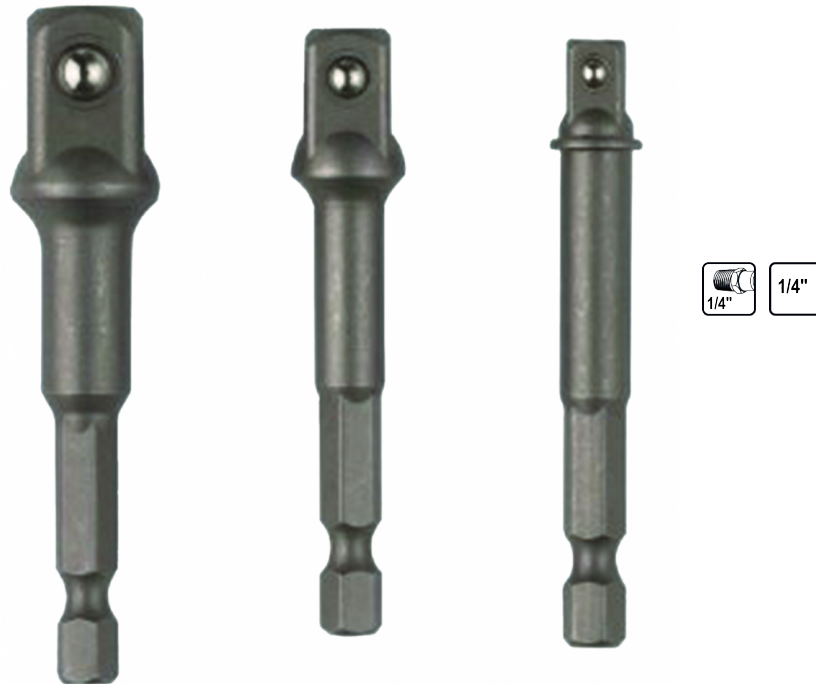

Adapters set 1/4" HEX to 1/4", 3/8", 1/2" square 3 pcs. RD

Art. number: **158904**

Barcode: **3800123173486**

- ✓ Set of adapters for the screwdriver with connecting square - 1/4", 3/8", 1/2",
- ✓ Joining by ball

TECHNICAL FEATURES

Parameter	Measure Unit	Value
Grip		1/4"
Material		Cr-V
Screw size		1/4"
Size		1/4", 3/8", 1/2"

LOGISTICS INFORMATION

Type of package	Quantity	Width Length Height	Volume	Net Brutto Tara	Barcode
pieces	1 pieces	9 x 2 x 14 cm	0.00025 m3	0.1100 - 0.1200 - 0.0100 kg	3800123173486
carton	100 pieces	20 x 51 x 32 cm	0.03264 m3	12.0000 - 12.0000 - 0.0000 kg	38001231734866