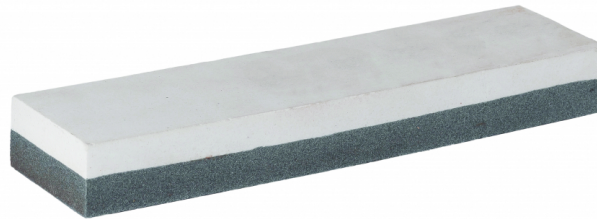

Combination shape stone 200x50x25mm white&grey

Art. number: **499958**

Barcode: **3800123136382**

✓ Quick sharpening of knives
and garden tools

TECHNICAL FEATURES

Parameter	Measure Unit	Value
Material		Chromium aluminium oxide
Size (mm)	mm	200x50x25
Color		White, Gray
Grit		240,120

LOGISTICS INFORMATION

Type of package	Quantity	Width Length Height	Volume	Net Brutto Tara	Barcode
pieces	1 pieces	5 x 3 x 23 cm	0.00035 m3	0.4800 - 0.5000 - 0.0200 kg	3800123136382
carton	50 pieces	21 x 29 x 28 cm	0.01705 m3	25.0000 - 25.0000 - 0.0000 kg	38001231363820