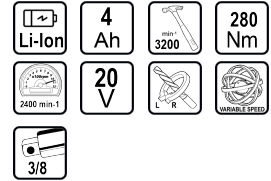

### Brushless Cordl. Impact Wrench 20V4sp.4Ah280Nm1/2" RDI-IBW03

Art. number: **031303**

Barcode: **3800972028838**

- ✓ Brushless electric motor
- ✓ Reverse
- ✓ Compact dimensions
- ✓ 4 stage RPM & torque setting
- ✓ LED work light
- ✓ Battery charge level display
- ✓ Belt clip + additional 1/2" adapter included

#### TECHNICAL FEATURES

Parameter	Measure Unit	Value
Led light		YES
Accumulator type		Li-Ion
Battery capacity (Ah)	Ah	4
Maximum impact rate (min-1)	min-1	3200
Maximum torque (Nm)	Nm	280
Maximum no- load speed (min-1)	min-1	2400
Rated voltage (V)	V	20
Reverse		YES
Adjustable load speed		YES
Rated voltage type		Battery
Functions		Impact
Torque levels		4
Tool grip (")		3/8

#### EQUIPMENT

Battery 4Ah.	1 pc.
Charger	1 pc.
Adapter 3/8" to 1/2"	1 pc.
Tool case	1 pc.

**LOGISTICS INFORMATION**

<b>Type of package</b>	<b>Quantity</b>	<b>Width Length Height</b>	<b>Volume</b>	<b>Net Brutto Tara</b>	<b>Barcode</b>
pieces	1 pieces	31 x 10.5 x 27.5 cm	0.00895 m3	3.3350 - 3.4650 - 0.1300 kg	3800972028838
carton	5 pieces	33 x 52.5 x 29.5 cm	0.05111 m3	17.3250 - 17.3250 - 0.0000 kg	38009720288388