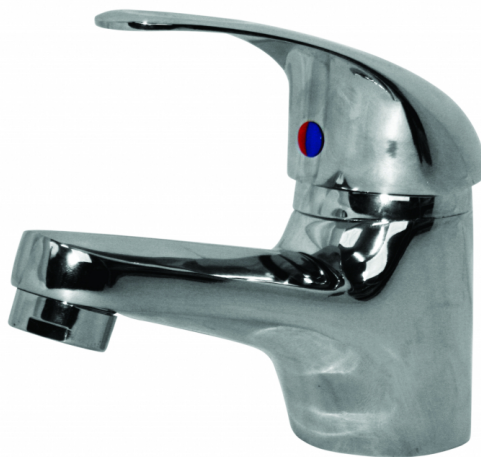

Pot water faucet TC

Art. number: **800110**

Barcode: **3800123110917**

- ✓ Standing
- ✓ Ceramic head

TECHNICAL FEATURES

Parameter	Measure Unit	Value
Application		Sink Faucet
Type		Single Handle,Standing

LOGISTICS INFORMATION