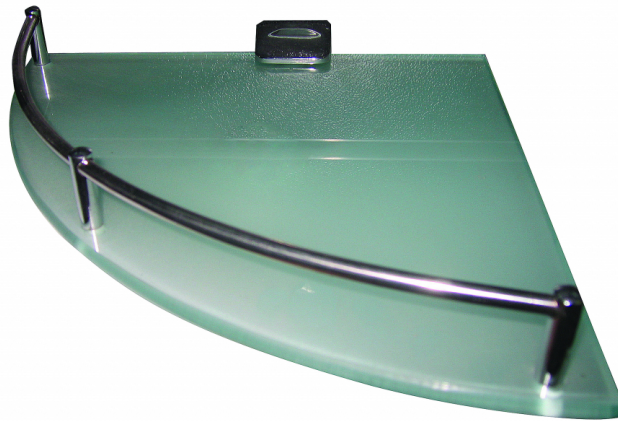

Glass bathroom shelf corner 250mm TC

Art. number: **815103**

Barcode: **3800123138881**

- ✓ Chrome plated bar
- ✓ Frosted glass

TECHNICAL FEATURES

Parameter	Measure Unit	Value
Width (mm)	mm	250

LOGISTICS INFORMATION

Type of package	Quantity	Width Length Height	Volume	Net Brutto Tara	Barcode
pieces	1 pieces	26 x 5 x 26.2 cm	0.00341 m3	0.8100 - 0.9000 - 0.0900 kg	3800123138881
carton	20 pieces	27 x 55 x 23 cm	0.03416 m3	18.0000 - 18.0000 - 0.0000 kg	38001231388816