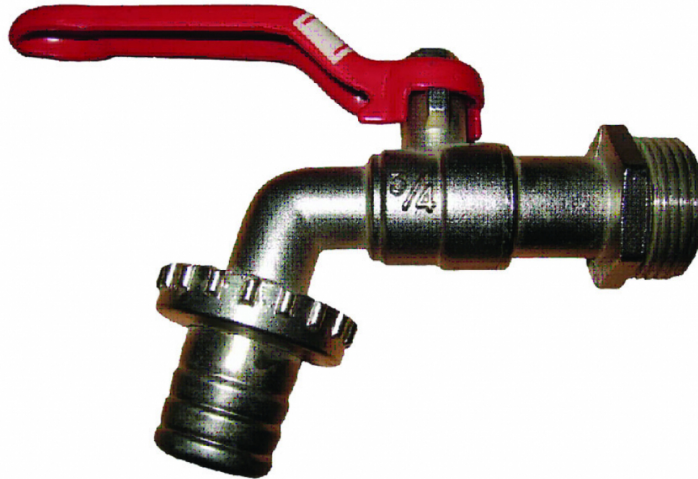

Water tap 1/2", 110g. TC

Art. number: **820119**

Barcode: **3800123138041**

✓ With a spout

TECHNICAL FEATURES

Parameter	Measure Unit	Value
Screw size		1/2"
Coating		Zink

LOGISTICS INFORMATION

Type of package	Quantity	Width Length Height	Volume	Net Brutto Tara	Barcode
pieces	1 pieces	13 x 3 x 7.5 cm	0.00029 m3	0.0960 - 0.1067 - 0.0107 kg	3800123138041
carton	120 pieces	30 x 41 x 24 cm	0.02952 m3	12.8000 - 12.8000 - 0.0000 kg	38001231380414