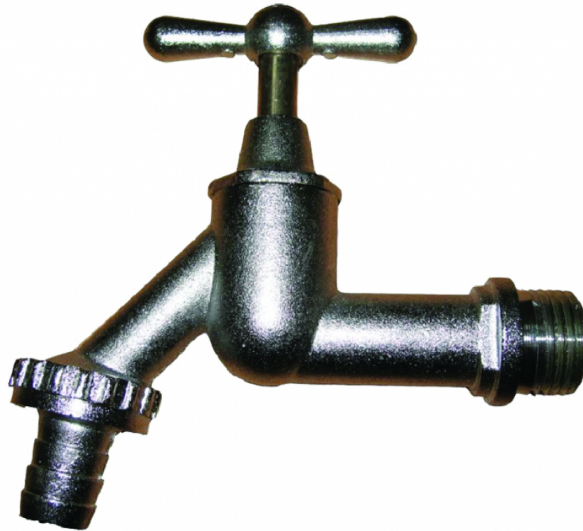

## Water tap 3/4", 230g. T-handle TC

Art. number: **820124**

Barcode: **3800123138157**

✓ With a spout and T-handle

### TECHNICAL FEATURES

Parameter	Measure Unit	Value
Screw size		3/4"
Coating		Zink