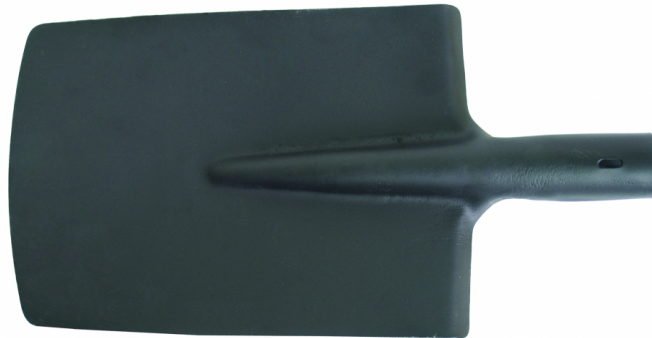

Shovel spade head 0,8 kg. TG

Art. number: **380701**

Barcode: **3800123162893**

- ✓ Extremely strong and durable
- ✓ Hardened steel sheet

TECHNICAL FEATURES

Parameter	Measure Unit	Value
Handle diameter (mm)	mm	40
Work depth (mm)	mm	400
Clearing width (mm)	mm	200