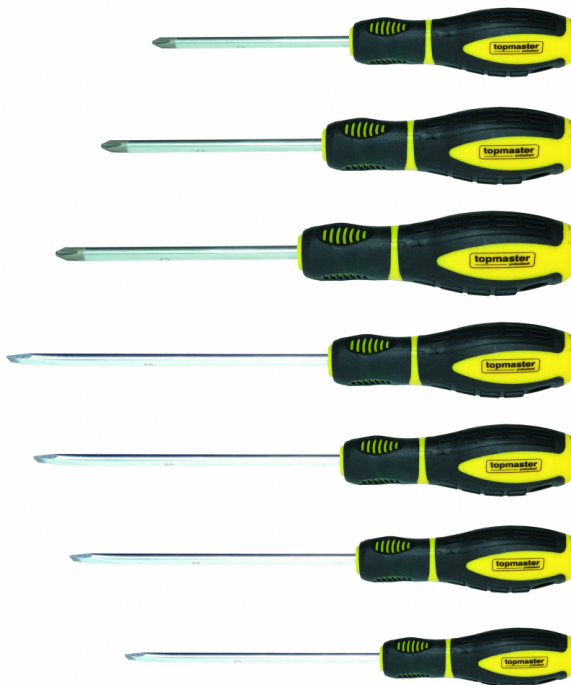

Screwdriver in cardboard box set 7pcs S2 TMP

Art. number: **225106**

Barcode: **3800123118913**

- ✓ Made of chrome vanadium steel
- ✓ Magnetized tip

TECHNICAL FEATURES

Parameter	Measure Unit	Value
Units per set (pcs.)	pcs	7
Magnetic tip		NO
Material		Cr-V
Generation		2nd generation
Type		Slotted,Phillips
Kind		Slotted and Phillips

EQUIPMENT

Slotted	4 pcs.
Phillips (Ph)	3 pcs.

LOGISTICS INFORMATION

Type of package	Quantity	Width Length Height	Volume	Net Brutto Tara	Barcode
pieces	1 pieces	16 x 4 x 33 cm	0.00211 m3	0.5025 - 0.5583 - 0.0558 kg	3800123118913
carton	24 pieces	36 x 36 x 55 cm	0.07128 m3	13.4000 - 13.4000 - 0.0000 kg	38001231189130