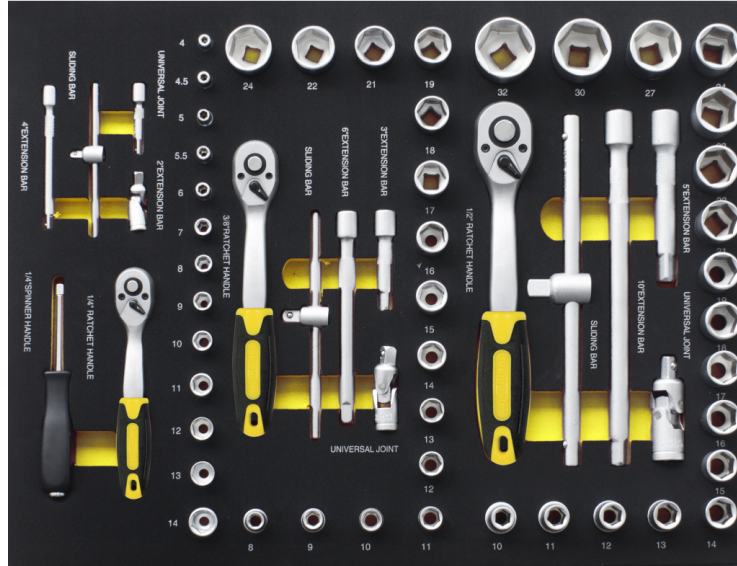

Tray sockets, ratchets and accessories 1/2" and 1/4" 61 parts CR-V TMP

Art. number: **339111**

Barcode: **3800972019225**

- ✓ Made of high quality chrome-vanadium steel
- ✓ With anti-corrosion coating

TECHNICAL FEATURES

Parameter	Measure Unit	Value
Number of parts/kit	pcs.	61

LOGISTICS INFORMATION

Type of package	Quantity	Width Length Height	Volume	Net Brutto Tara	Barcode
pcs	1 pcs	0 x 0 x 0 cm	0.00000 m3	0.0000 - 0.0000 - 0.0000 kg	3800972019225