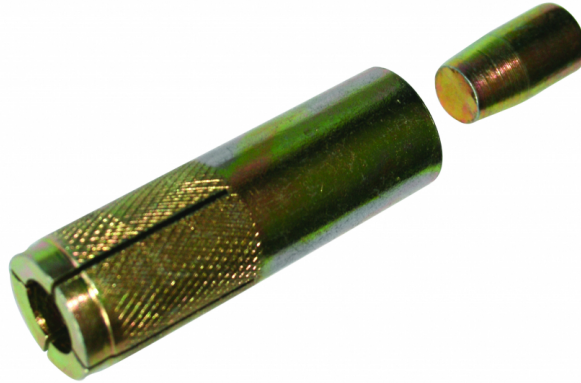

Drop in anchor 6mm TS 100 pcs

Art. number: **512101**

Barcode: **3800123134586**

✓ Zinc coating

TECHNICAL FEATURES

Parameter	Measure Unit	Value
Diameter (mm)	mm	6
Type		Drop

LOGISTICS INFORMATION

Type of package	Quantity	Width Length Height	Volume	Net Brutto Tara	Barcode
pieces	1 pieces	9.5 x 7.5 x 3 cm	0.00021 m3	0.5760 - 0.6400 - 0.0640 kg	3800123134586
carton	20 pieces	13 x 29 x 17 cm	0.00641 m3	12.8000 - 12.8000 - 0.0000 kg	38001231345864