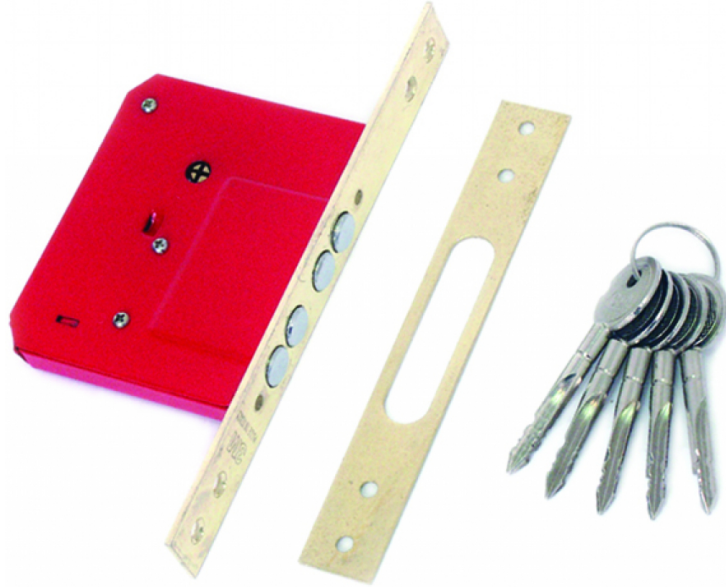

Door lock with 5 keys TS

Art. number: **530108**

Barcode: **3800123128141**

- ✓ Lock with 4 thorns
- ✓ Easy installation

TECHNICAL FEATURES

Parameter	Measure Unit	Value
Number of switches (pcs.)	pcs	5
Material		Metal
Application		For Doors

LOGISTICS INFORMATION

Type of package	Quantity	Width Length Height	Volume	Net Brutto Tara	Barcode
pieces	1 pieces	20 x 3 x 9 cm	0.00054 m3	0.4900 - 0.5200 - 0.0300 kg	3800123128141
carton	30 pieces	23 x 36 x 20 cm	0.01656 m3	15.6000 - 15.6000 - 0.0000 kg	38001231281414