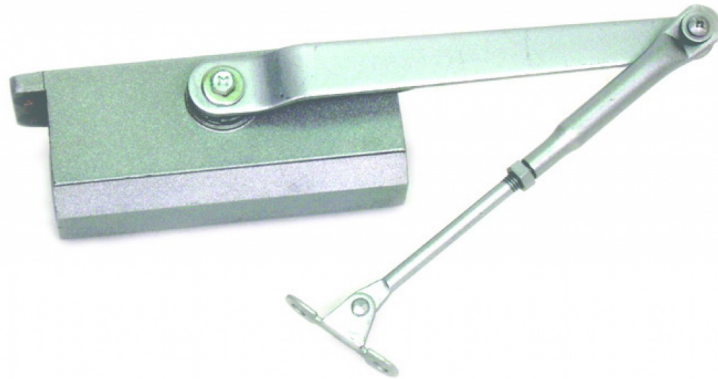

Door closer white color TS

Art. number: **539901**

Barcode: **3800123129438**

- ✓ Easy installation
- ✓ Stable and sturdy construction

TECHNICAL FEATURES

Parameter	Measure Unit	Value
Color		White

LOGISTICS INFORMATION

Type of package	Quantity	Width Length Height	Volume	Net Brutto Tara	Barcode
pieces	1 pieces	8 x 25 x 7 cm	0.00140 m3	1.5000 - 1.6000 - 0.1000 kg	3800123129438
carton	10 pieces	27 x 39 x 16 cm	0.01685 m3	16.0000 - 16.0000 - 0.0000 kg	38001231294384