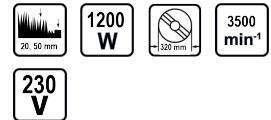

Lawn Mower 1200W 320mm 25L RD-LM27

Art. number: **075326**

Barcode: **3800972009417**

- ✓ Container volume - 25 liters
- ✓ Cutting width - 320 mm

TECHNICAL FEATURES

Parameter	Measure Unit	Value
Mowing height	mm	20,50
Maximum no- load speed	min-1	3500
Rated input power	W	1200
Rated voltage	V	230
Rated voltage type		Corded - Electrical Grid
Width	mm	320
Maximum cutting area	m ²	400

EQUIPMENT

Grass basket	1 pc.
Blade	1 pc.

LOGISTICS INFORMATION

Type of package	Quantity	Width Length Height	Volume	Net Brutto Tara	Barcode
pcs	1 pcs	60 x 39 x 29 cm	0.06786 m3	7.5000 - 8.6000 - 1.1000 kg	3800972009417