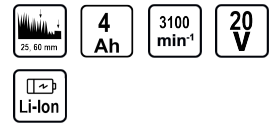

Brushless Robot Lawn Mower 220mm 20V 4Ah 1200m2 App RD-RLM45

Art. number: **075345**

Barcode: **3800972029347**

- ✓ It is equipped with a brushless motor, and the maximum recommended mowing area is up to 1200 m².
- ✓ It has a robust housing and an LED display, with the possibility of WI-FI control
- ✓ The mower cannot be started without entering the PIN code
- ✓ It has a mulching function and a rain sensor
- ✓ It has three blades and a sensor to lift or tip the mower

TECHNICAL FEATURES

Parameter	Measure Unit	Value
Mowing height (mm)	mm	25,60
Battery capacity (Ah)	Ah	4
Maximum no- load speed (min-1)	min-1	3100
Maximum cutting area (m ²)	m ²	1200
Rated voltage (V)	V	20
Battery type		Li-Ion
Rated voltage type		Battery

LOGISTICS INFORMATION

Type of package	Quantity	Width Length Height	Volume	Net Brutto Tara	Barcode
pieces	1 pieces	5.3 x 6.9 x 3 cm	0.00011 m3	21.0000 - 22.0000 - 1.0000 kg	3800972029347