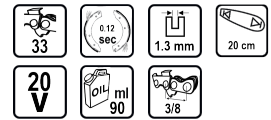

R20 Cordless Pole saw 200mm SDS 3/8" 1.3mm 33 2Ah 3m RDP-PS20

Art. number: **075739**

Barcode: **3800972029309**

- ✓ It has an additional pole and an articulated rotating head for easy reaching and handling of high branches
- ✓ The height can be adjusted from 2400 mm to 3000 mm.
- ✓ The machine is equipped with an oil indicator and automatic chain lubrication function
- ✓ Brake activation time 0.12 s.

TECHNICAL FEATURES

Parameter	Measure Unit	Value
Number of lead units		33
Brake reaction time (sec)	sec	0.12
Chain gauge (mm)	mm	1.3
Guide rail length (cm)	cm	20
Rated voltage (V)	V	20
Maximum oil tank capacity (ml)	ml	90
Chain speed (m/s)	m/s	5
Rated voltage type		Battery
Chain pitch (")		3/8

EQUIPMENT

Charger	1 pc.
Battery	1 pc.
Guide Bar	1 pc.
Chain	1 pc.

LOGISTICS INFORMATION

Type of package	Quantity	Width Length Height	Volume	Net Brutto Tara	Barcode
pieces	1 pieces	116 x 12 x 19 cm	0.02645 m ³	3.5500 - 5.0000 - 1.4500 kg	3800972029309