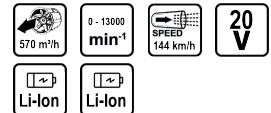

R20 Cordless Blower 144km/h 570m³/h varia. speed Solo RDP-BL20

Art. number: **075745**

Barcode: **3800972029880**

- ✓ RDP-BL20 provides up to 144 km/h. air speed and flow rate of 570m³/h, making it the ideal tool for cleaning debris from any outdoor space.
- ✓ The model features better balance and improved ergonomics
- ✓ Highly efficient shaped handle giving better comfort to the operator during prolonged use
- ✓ Variable speed control for maximum flexibility

TECHNICAL FEATURES

Parameter	Measure Unit	Value
Maximum delivery rate (m ³ /h)	m ³ /h	570
Maximum no- load speed (min-1)	min-1	0 - 13000
Maximum air flow speed (km/h)	km/h	144
Rated voltage (V)	V	20
Adjustable load speed		YES
Battery type		Li-Ion
Rated voltage type		Battery
Battery accumulator type		Li-Ion
Functions		Blowing

LOGISTICS INFORMATION

Type of package	Quantity	Width Length Height	Volume	Net Brutto Tara	Barcode
pieces	1 pieces	16 x 52 x 26 cm	0.02163 m ³	1.8500 - 2.4500 - 0.6000 kg	3800972029880