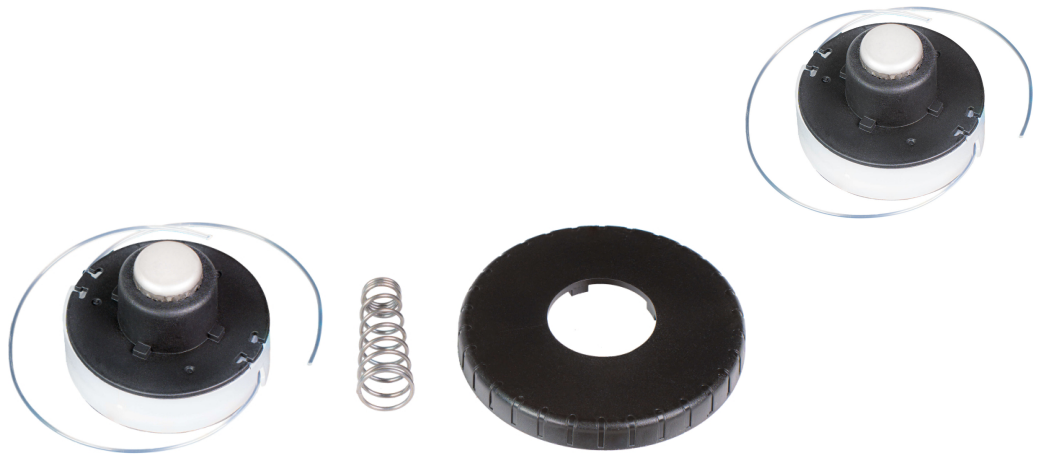

## R20 Trimmer Line on Spool with Cap for RDP-YGT20

Art. number: **075765**

Barcode: **3800972034044**

- ✓ The cord with reel and cap is specially for the trimmers "RDP-YGT20"
- ✓ The cord and reel are made of durable materials that ensure durability and reliability even with intensive use
- ✓ Ideal for mowing lawns around the home, garden or in public places
- ✓ Suitable for working in hard-to-reach places where traditional lawnmowers cannot reach

### TECHNICAL FEATURES

Parameter	Measure Unit	Value
Trimmer line type		Round