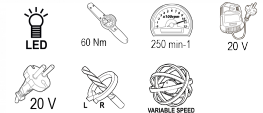

R20 Cordless Ratchet Wrench 3/8" 60Nm LED Solo RDP-SRW20

Art. number: **030225**

Barcode: **3800972025127**

- ✓ Square drive for sockets 3/8 inch
- ✓ Safety lock button
- ✓ LED light-for lighting on the work surface

TECHNICAL FEATURES

Parameter	Measure Unit	Value
Led light		NO
Speed/torque levels		1
Accumulator type		Li-Ion
Maximum torque (Nm)	Nm	60
Maximum no- load speed (min-1)	min-1	250
Rated voltage (V)	V	20
Rated voltage (V)	V	20
Reverse		NO
Adjustable load speed		NO
Rated voltage type		Battery
Torque levels		1
Tool grip (")		3/8